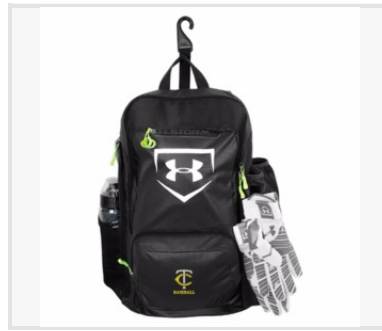

**Under Armour Men's Zone T**  
 \$26.00 Super-light Speed Tech fabric has a soft & sleek feel for incredible next to skin comfort Signat...

**Sport-Tek Tech Fleece Colorblock Full-Zip Hooded Jacket**  
 \$48.00 With contrast color detailing throughout this double-knit jacket is right on trend with moisture-wic

**Under Armour Men's Leader Fleece**  
 \$45.00 Lightweight, textured fleece with a smooth outer layer and a warm, soft inner layer Moisture Transpo...

**Augusta Doppler Pullover**  
 \$40.00 90% polyester/10% spandex 4-way stretch woven fabric 100% polyester pinhole mesh inserts 4-way stret...

**Majestic Premier Home Plate Tech Fleece**  
 \$35.00 Majestic Home Plate Pullover Fleece Practice Top Designed to Keep You Warm and Dry Fabric wicks away...

**Richardson Flex Fit Cap**  
 \$20.00 FABRIC: Acrylic-Wool Blend StretchVISOR: PrecurvedSHAPE: Mid-ProSWEATBAND: Comfort Stretch SIZES...

**Under Armour Undeniable II Medium Duffle**

\$40.00 UA Storm technology delivers an element-battling, highly water-resistant finish Tough, abrasion-resi...

**Under Armour Shut Out Back Pack**

\$48.00 13" x 10" x 20" Securely holds 3 bats/long bat sleeve protect bat barrels Mesh water bottle holder. ...